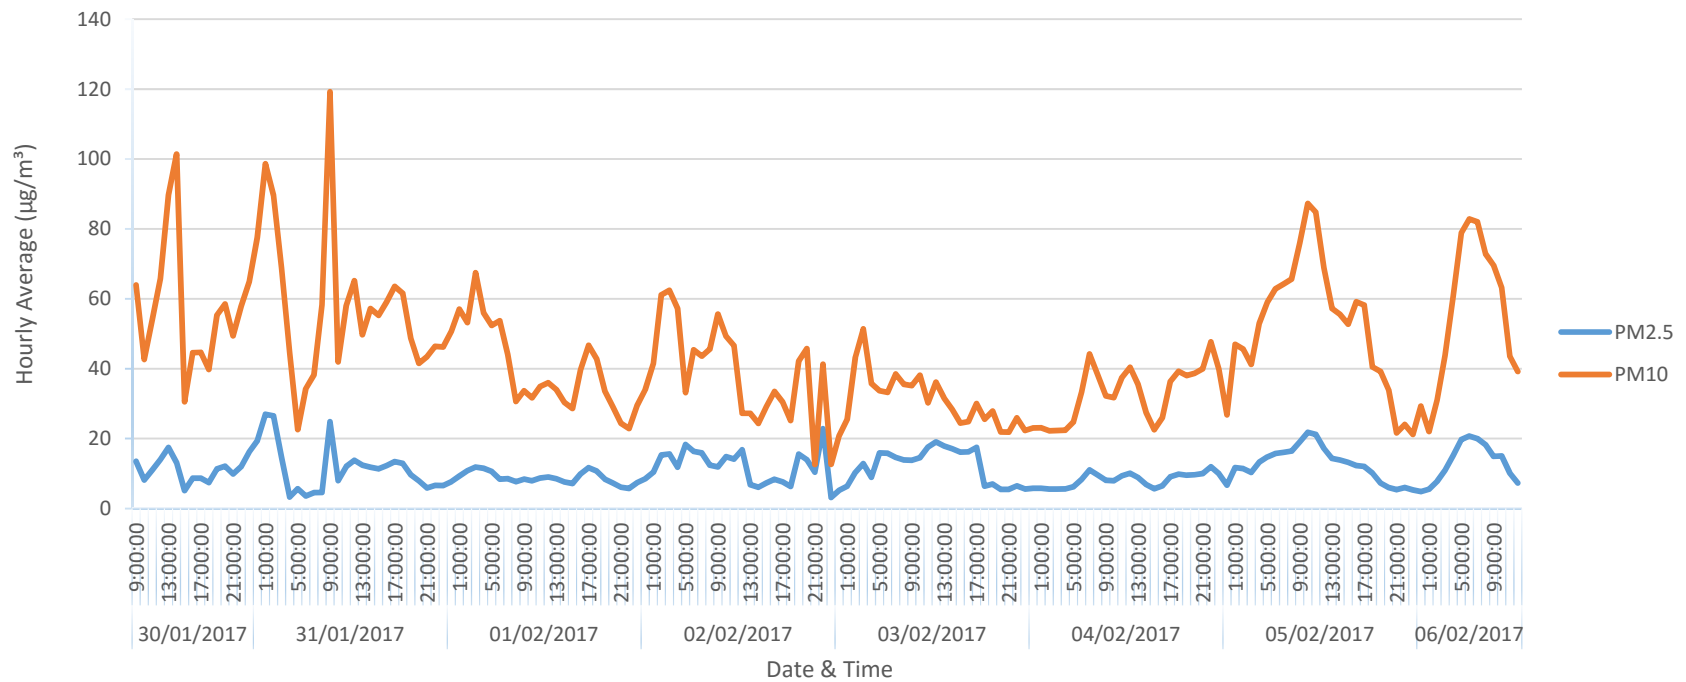

### Particulate Matters (PM2.5 & PM10) Trends 30/01 - 06/02/2017

**Hourly Concentrations of Particulate Matters during the Monitoring Period (30th Jan. – 6th Feb. 2017)**

**Daily Concentrations of Particulate Matters during the Monitoring Period (30th Jan. – 6th Feb. 2017)**