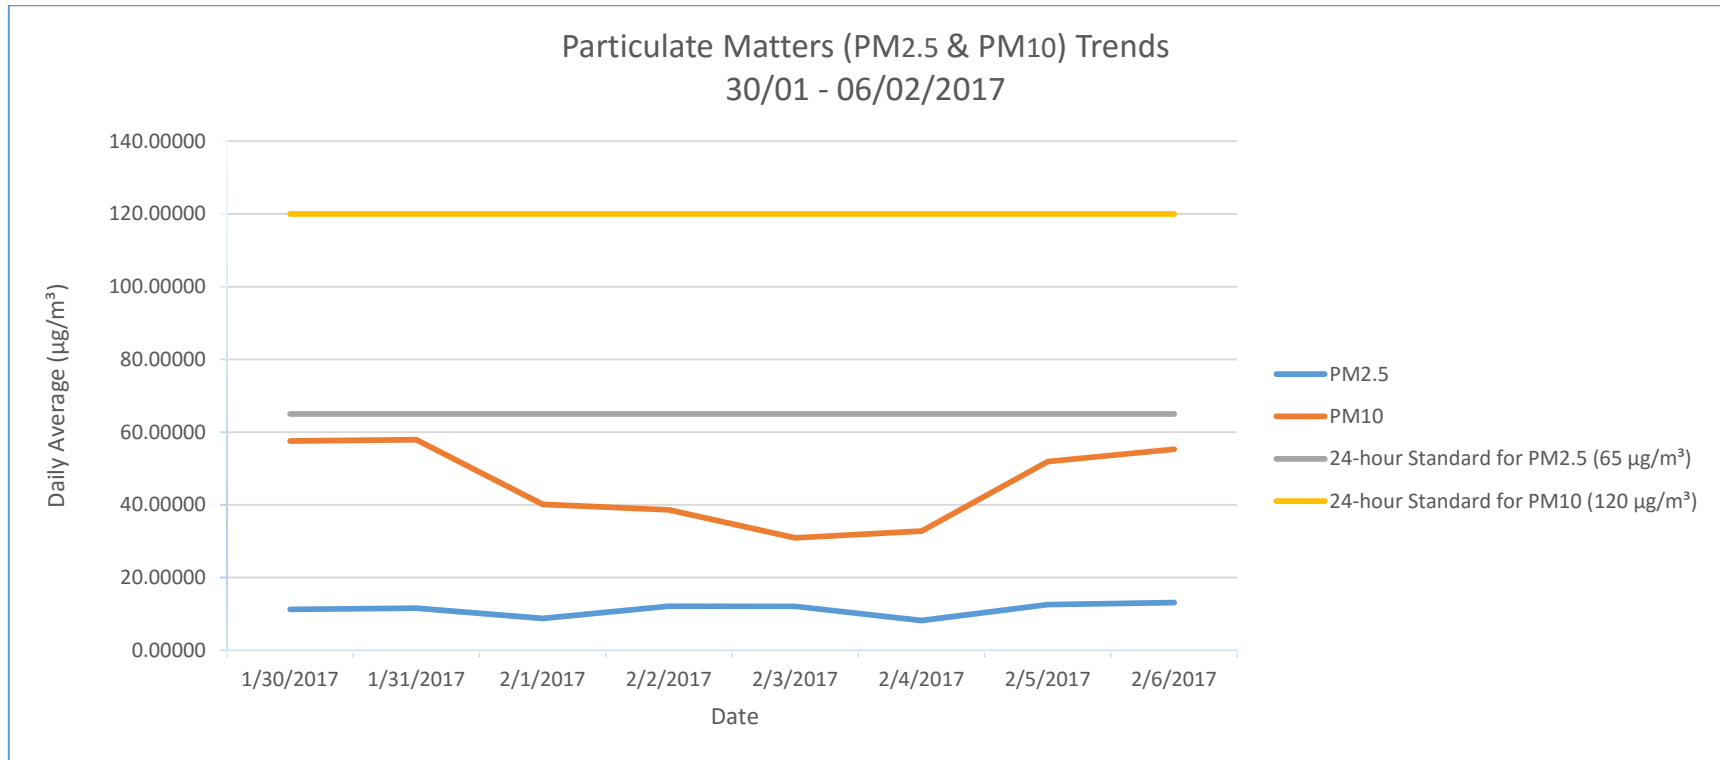

# **Monitoring Concentrations Trends**

### Particulate Matters (PM2.5 & PM10) Trends 30/01 - 06/02/2017

**Hourly Concentrations of Particulate Matters during the Monitoring Period (30th Jan. – 6th Feb. 2017)**

**Daily Concentrations of Particulate Matters during the Monitoring Period (30th Jan. – 6th Feb. 2017)**