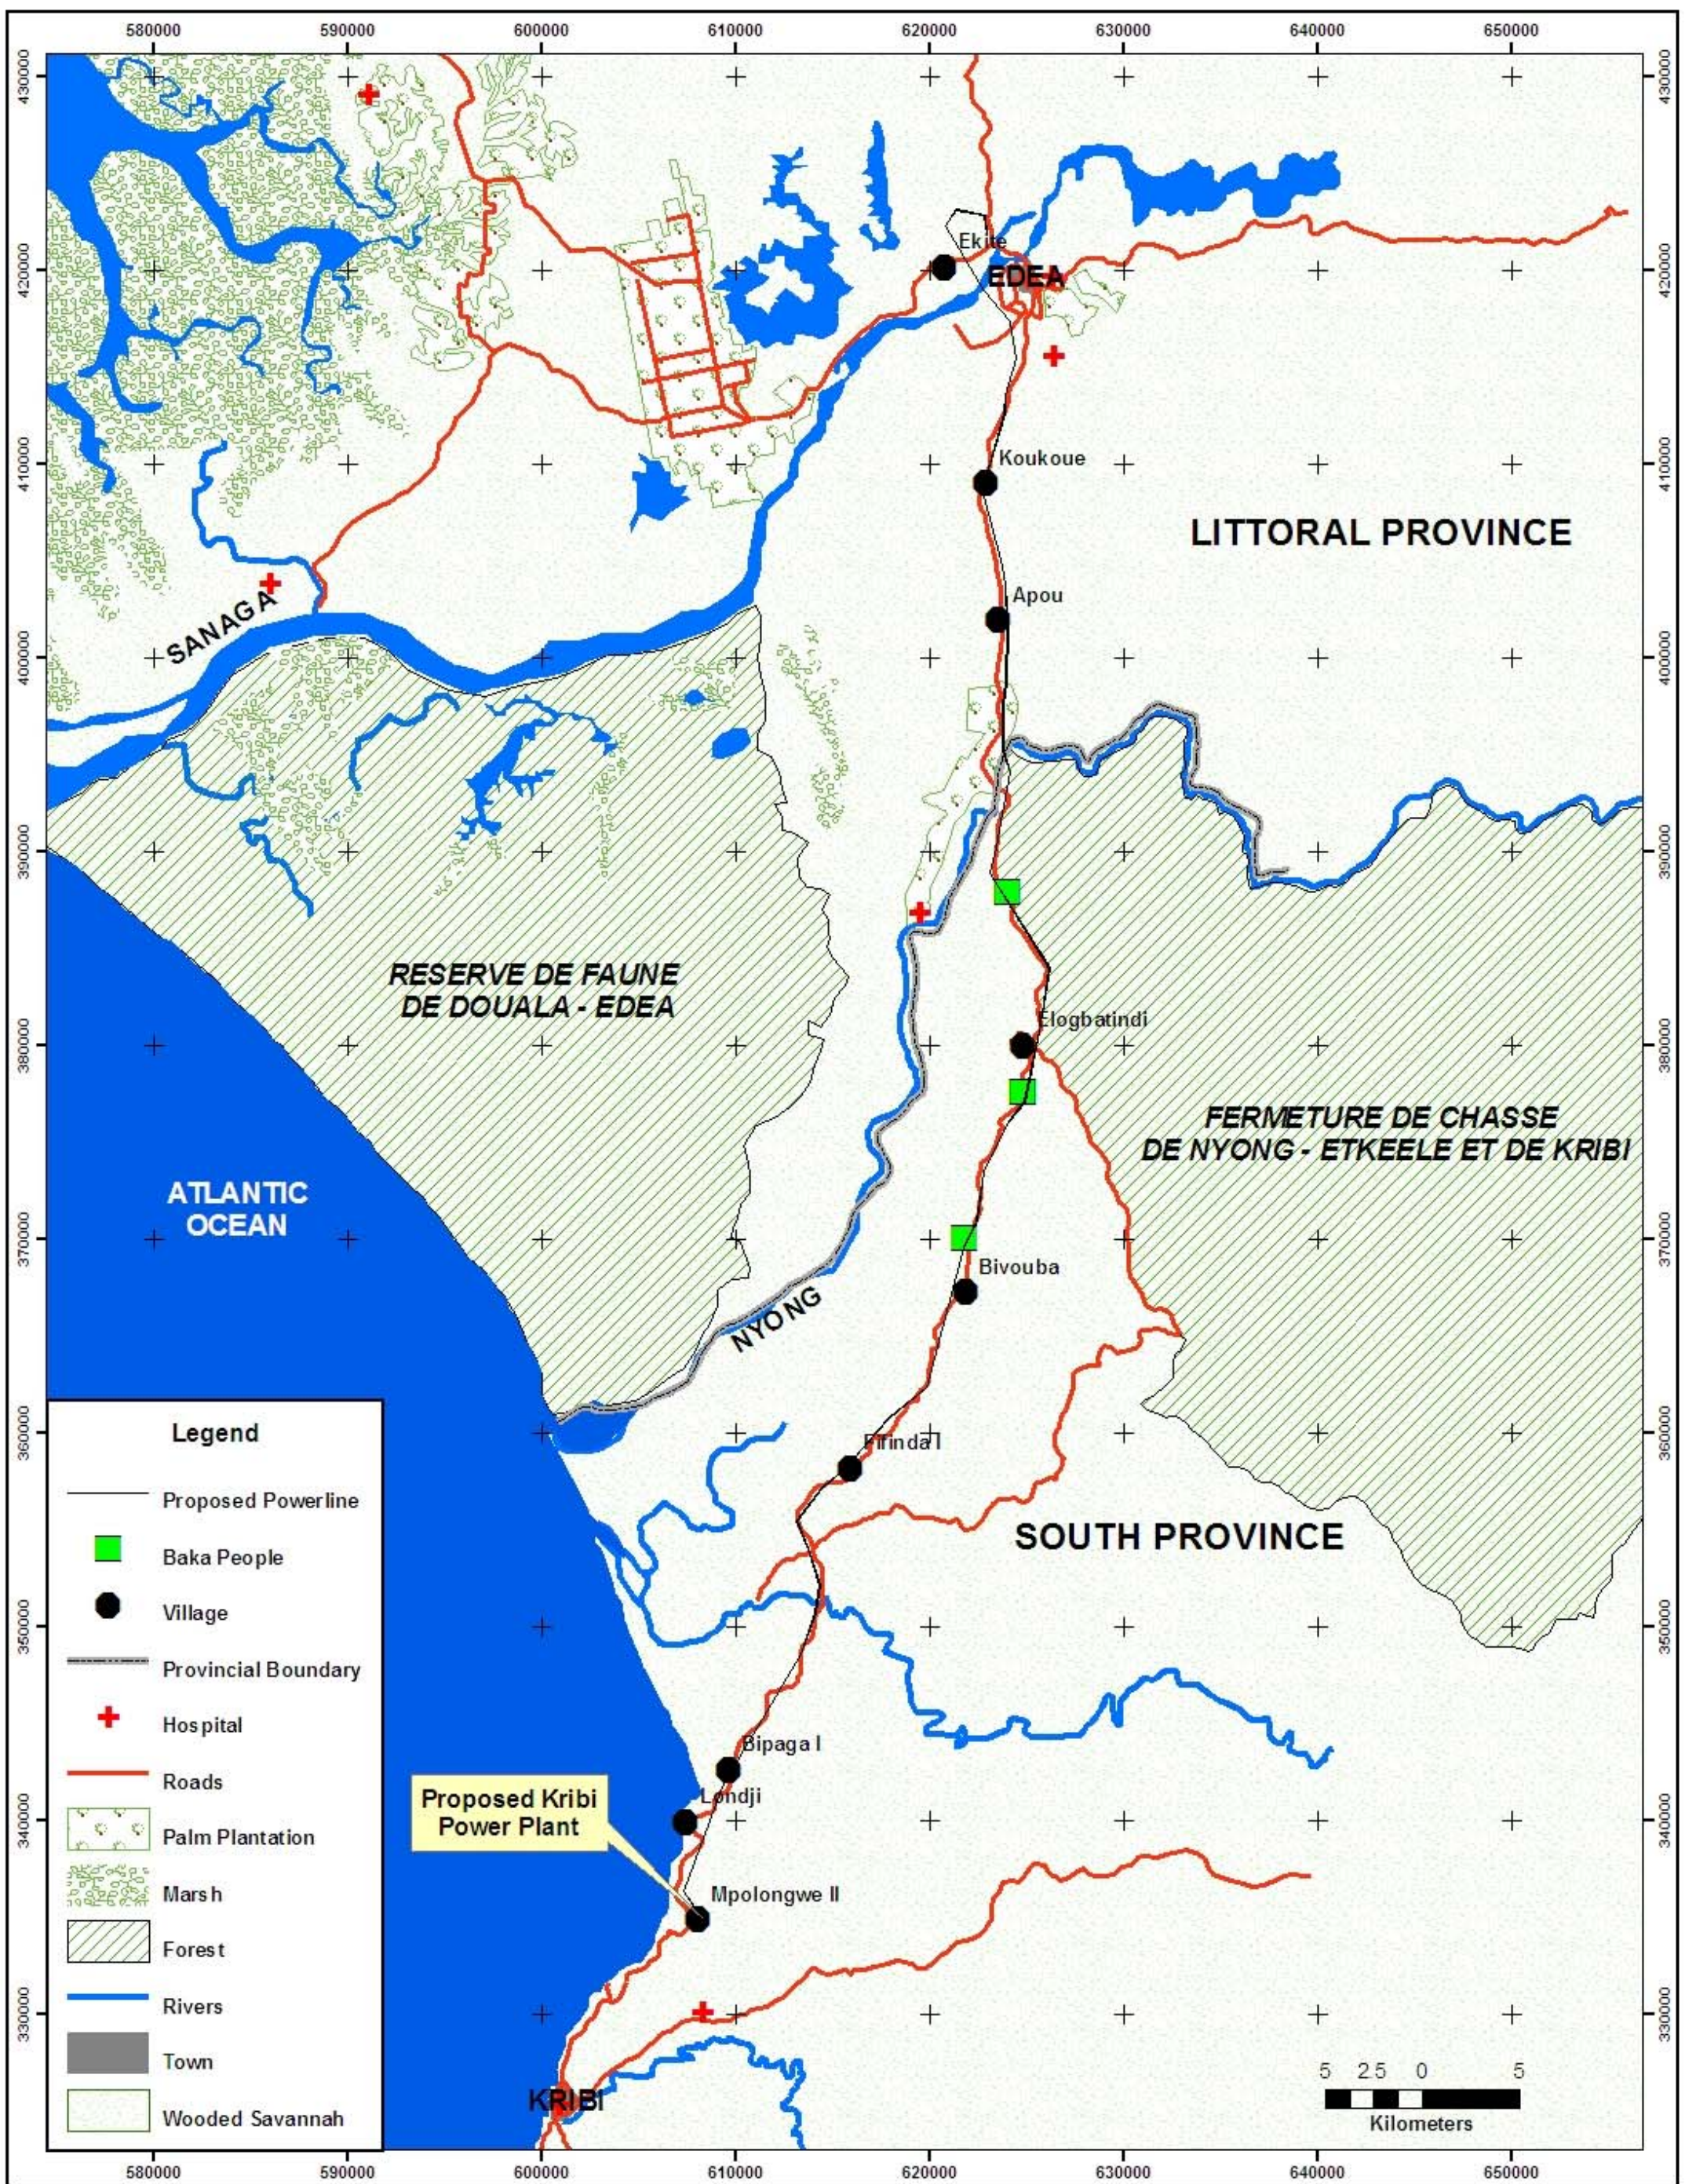

FIGURE 1.1.1

AES SONEL

KRIBI POWER PROJECT ESIA

PROJECT LOCATION PLAN

Scott Wilson
www.scottwilson.com

Legend

-  Proposed Powerline
-  Baka People
-  Village
-  Provincial Boundary
-  Hospital
-  Roads
-  Palm Plantation
-  Marsh
-  Forest
-  Rivers
-  Town
-  Wooded Savannah

Proposed Kribi Power Plant

FIGURE 1b - DETAILED LOCATION PLAN

UTM WGS 1984 ZONE 32N

AES SONEL KRIBI POWER PROJECT

RESSETLEMENT ACTION PLAN

Drawing Number
D115301_Fig 1.2

Scale at A3 : 1:300,000

DrwNGA

App PN

Rev

Chk

Date 31/08/07

Date

www.scottwilson.com

Figure 1c Example of AES Sonel Survey Map End of Power Line Near Edea