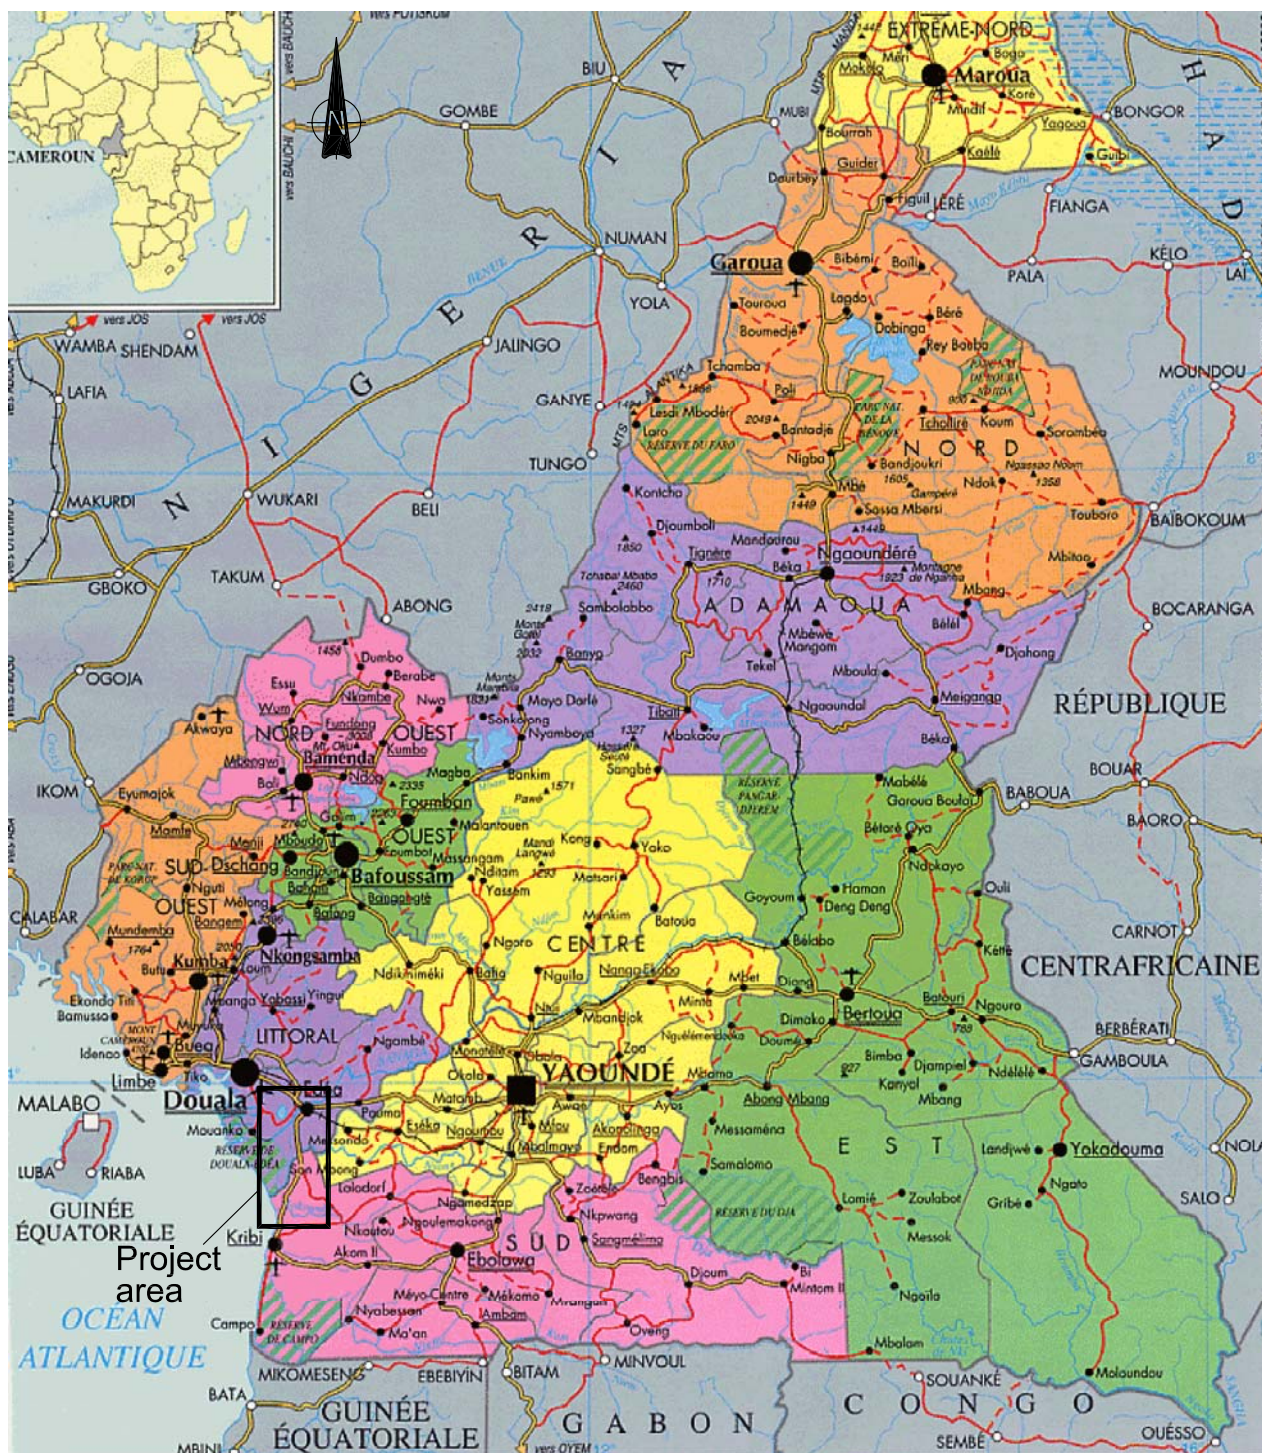

FIGURE 1.1.1

AES SONEL

KRIBI POWER PROJECT ESIA

PROJECT LOCATION PLAN

Scott Wilson
www.scottwilson.com

Legend

-  Proposed Powerline
-  Baka People
-  Village
-  Provincial Boundary
-  Hospital
-  Roads
-  Palm Plantation
-  Marsh
-  Forest
-  Rivers
-  Town
-  Wooded Savannah

Proposed Kribi Power Plant

FIGURE 1b - DETAILED LOCATION PLAN

UTM WGS 1984 ZONE 32N

AES SONEL KRIBI POWER PROJECT

RESSETLEMENT ACTION PLAN

Drawing Number
D115301_Fig 1.2

Scale at A3 : 1:300,000

DrwNGA

App PN

Rev

Chk

Date 31/08/07

Date

www.scottwilson.com

Figure 1c Example of AES Sonel Survey Map End of Power Line Near Edea